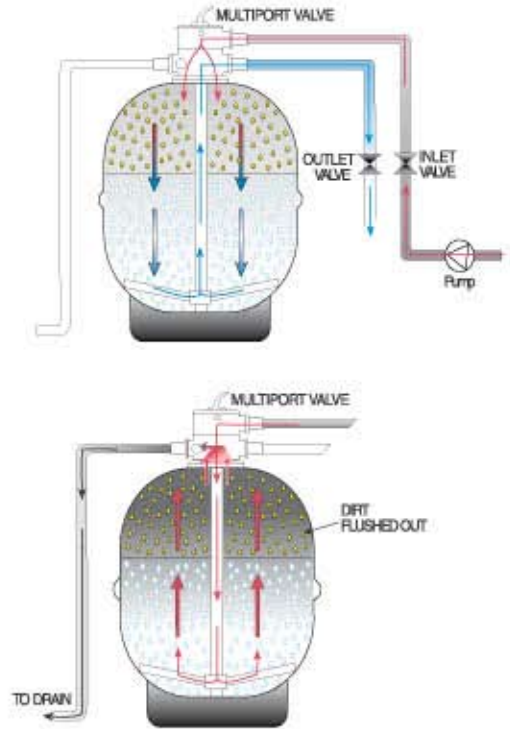

Cleansing the filter simply requires turning the filter’s multiport lever from the “filter” position to the “backwash” position, which reverses the flow of water in the filter, flushing the filter bed.

Multiport valve clamp ensures easy orientation of the Multiport valve and eliminates the risk of cross threading.

Clear sight glass for backwash inspection

Multiport valve with quick connect barrel unions

Non-corrosive design

Attractive smooth finish

Special polymer construction

Hydraulically balanced laterals to maximise water flow and filtration

Easy Maintenance

Cleansing the filter simply requires turning the Multiport lever from the 'filter' position to the 'backwash' position.

Dimension

Technical Specification

Model No.	Inner Dia. (mm)	Valve Size (mm)	Filter Area (sq. m)	Media Volume (litres)	Backwash flowrate (lpm)	Sand 16/30 (kg)	Bed Depth (mm)	Max. Flow* (lpm)	Max. Pool Size (litres)
T400	400	40	0.13	27	94	40	160	101	36,200
T450	450	40	0.16	51	119	130	250	127	45,700
T500	500	40	0.20	62	147	90	250	157	56,500
T600	600	40	0.28	89	212	130	250	226	81,400