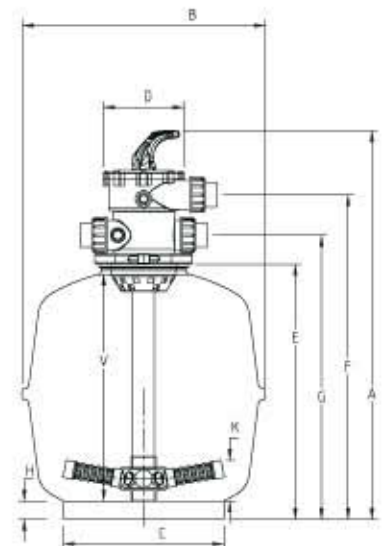

Multiport valve clamp ensures easy orientation of the Multiport valve and eliminates the risk of cross threading.

Clear sight glass for backwash inspection

Multiport valve with quick connect barrel unions

Dimension

Technical Specification

Model No.	Inner Dia. (mm)	Valve Size (mm)	Filter Area (sq. m)	Media Volume (litres)	Backwash flowrate (lpm)	Sand 16/30 (kg)	Bed Depth (mm)	Max. Flow* (lpm)	Max. Pool Size (litres)
T400	400	40	0.13	27	94	40	160	101	36,200
T450	450	40	0.16	51	119	130	250	127	45,700
T500	500	40	0.20	62	147	90	250	157	56,500
T600	600	40	0.28	89	212	130	250	226	81,400